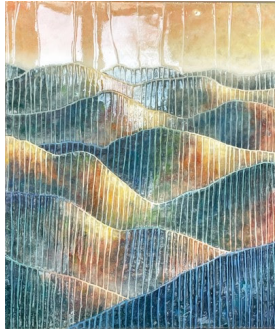

Vladimir Demidovich
Fall on the Forest
Oil on Canvas

11 x 14 in
\$330

[See More](#)

Vladimir Demidovich
Guitar and Whiskey
Oil on Canvas

12 x 12 in
\$440

[See More](#)

[See More](#)

Bronwen McCormick
*It's Going to Be a
Good Day*
watercolor on paper
mounted to panel,
varnish and archival
wax. Framed.

Bronwen McCormick
*The Skies are Clear
Somewhere*
Watercolor on paper
mounted on panel,
varnished/waxed
w/Black Floater Frame
14.75 x 14.75 x 2 in
\$480

See More

Bronwen McCormick
Sky Drama
Watercolor on paper
mounted on panel,
varnished/waxed
w/Black Floater Frame
14.75 x 14.75 x 2 in
\$480

See More

Hayden Dakota Wilson
Gold and Aurora
Murrine Bottle
Blown Glass
25.50 x 9.50 x 6 in
\$950

Hayden Dakota Wilson
Blue Murrine Egg
17 x 8 x 4 in
\$825

Stephen St Claire
In the Clearing
Oil Paint on Aluminum
Leaf
18 x 24 x 2 in
\$1,495

[See More](#)

Stephen St Claire
Cranberry Ridge
Oil Paint on Aluminum
Leaf
24 x 20 x 2 in
\$1,595

[See More](#)

David Sheldon
Frequent Flyer, 2024
Oil on Canvas
40 x 17 x 2 in
\$1,900

[See More](#)

Vladimir Demidovich
Boat on the Lake (1/1)
Oil on Canvas
18 x 24 x 2 in
\$900